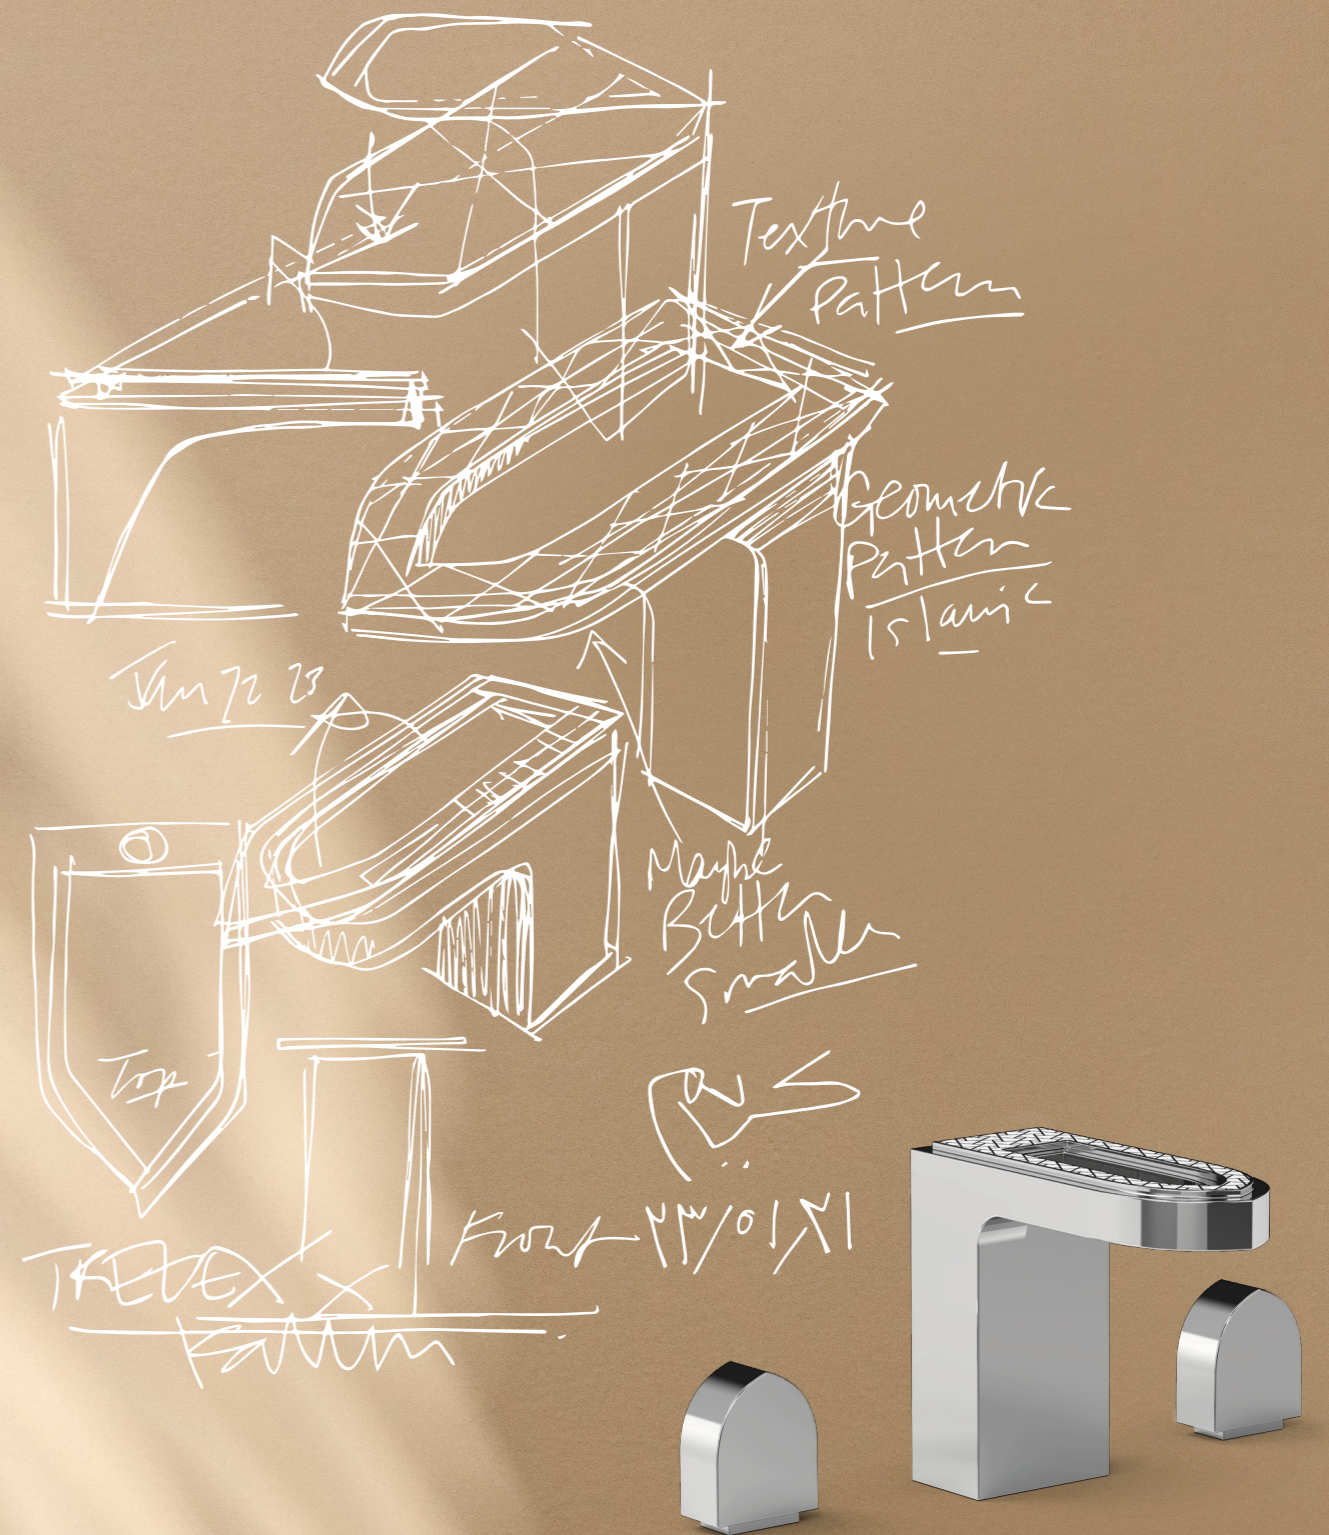

MEET KARIM

With over 4000 designs, 400 awards, and global acclaim, Karim Rashid's innovative spirit shines through in this collection, making it a standout in modern sanitaryware. The Arabesque collection draws from traditional Arabic window patterns, creating mesmerizing shadow play with sunlight, combined with nature's organic shapes for a calming aesthetic.

"The bathroom has become the sacral spiritual refuge for mental health, especially in hotels, homes, and spas. We are moving towards better-designed bathrooms and more contemporary aesthetics which meet our needs for rejuvenation, privacy, relaxation, and getting away from the world. It is a time to slow down and enjoy being in the moment, to reengage your senses and get back in touch with your body - your temple in this life.

With that intention, I designed the Arabesque collection for TREDEX. Digitally derived Arabesque lines, infinite geometric patterns, and nature transformed into ornamentation are all integral to the collection."

Karim