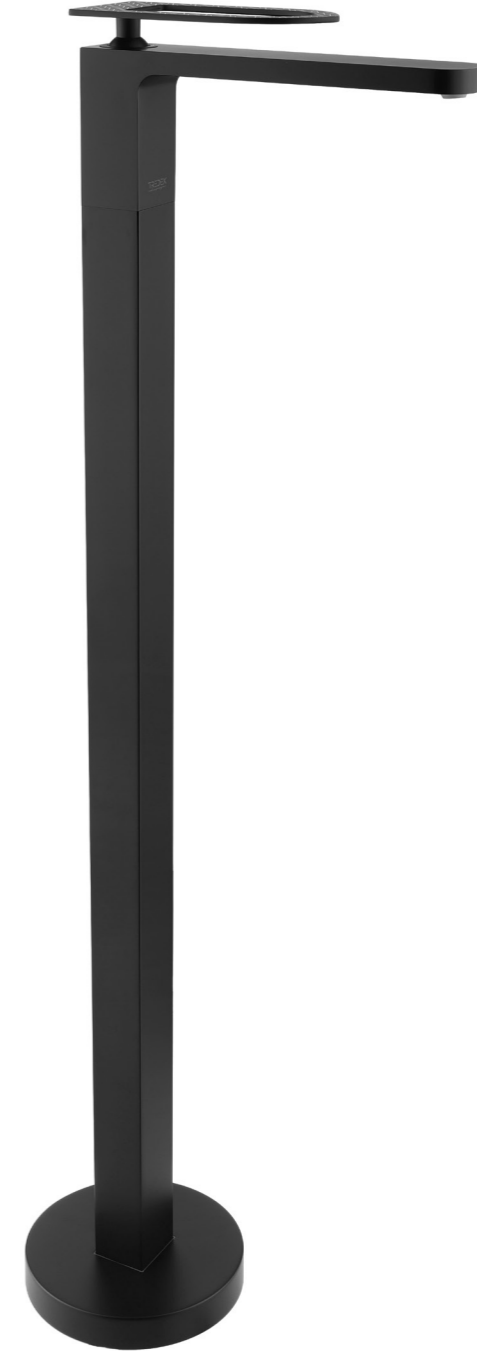

Karim

130910

TREDEX, Arabesque,
Single Lever Basin Mixer
1/2 Flexible Hoses with Popup Waste
Chrome

130910-SG

TREDEX, Arabesque,
Single Lever Basin Mixer
1/2 Flexible Hoses with Popup Waste
Shiny Gold

130910-MB

TREDEX, Arabesque,
Single lever Basin Mixer
1/2 Flexible Hoses with Popup Waste Matt
Black

310910

TREDEX, Arabesque,
High Single Lever Basin Mixer
1/2 Flexible Hoses with Popup Waste
Chrome

310910-SG

TREDEX, Arabesque,
High Single Lever Basin Mixer
1/2 Flexible Hoses with Popup Waste
Shiny Gold

310910-MB

TREDEX, Arabesque,
High Single Lever Basin Mixer
1/2 Flexible Hoses with Popup Waste
Matt Black

310910.1

TREDEX, Arabesque,
Freestand Basin Mixer with Popup Waste
with Filler Base
Chrome

310910.1-SG

TREDEX, Arabesque
Freestand Basin Mixer with Popup Waste
with Filler Base
Shiny Gold

310910.1

TREDEX, Arabesque,
Freestand Basin Mixer with Popup Waste
with Filler Base
Chrome

380910

TREDEX, Arabesque,
Three-hole Basin Mixer
Concealed Parts Included with Popup Waste
Chrome