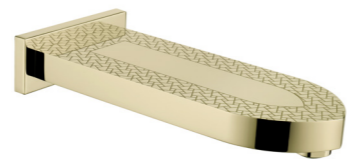

670910-SG

TREDEX, Arabesque,
Wall Mounted Single Lever
Wall Bath & Shower Mixer
Shiny Gold