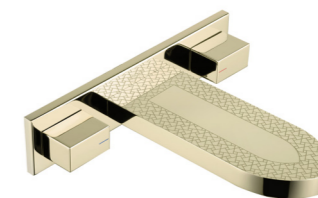

380910-SG

TREDEX, Arabesque,
Three-hole Basin Mixer
Concealed Parts Included with Popup Waste
Shiny Gold

380910-MB

TREDEX, Arabesque,
Three-hole Basin Mixer
Concealed Parts Included with Popup Waste
Matt Black

880910

TREDEX, Arabesque,
Single Lever Wall Mounted
Basin Mixer with Popup Waste
Chrome

880910-SG

TREDEX, Arabesque,
Single Lever Wall Mounted
Basin Mixer with Popup Waste
Shiny Gold

880910-MB

TREDEX, Arabesque,
Single Lever Wall Mounted
Basin Mixer with Popup Waste
Matt Black

881910

Tredex, Arabesque,
Two Handle Wall Mounted
Basin Mixer with Popup Waste
Chrome

881910-SG

TREDEX, Arabesque,
Two Handle Wall Mounted
Basin Mixer with Popup Waste
Shiny Gold

881910-MB

TREDEX, Arabesque,
Two Handle Wall Mounted
Basin Mixer with Popup Waste
Matt Black