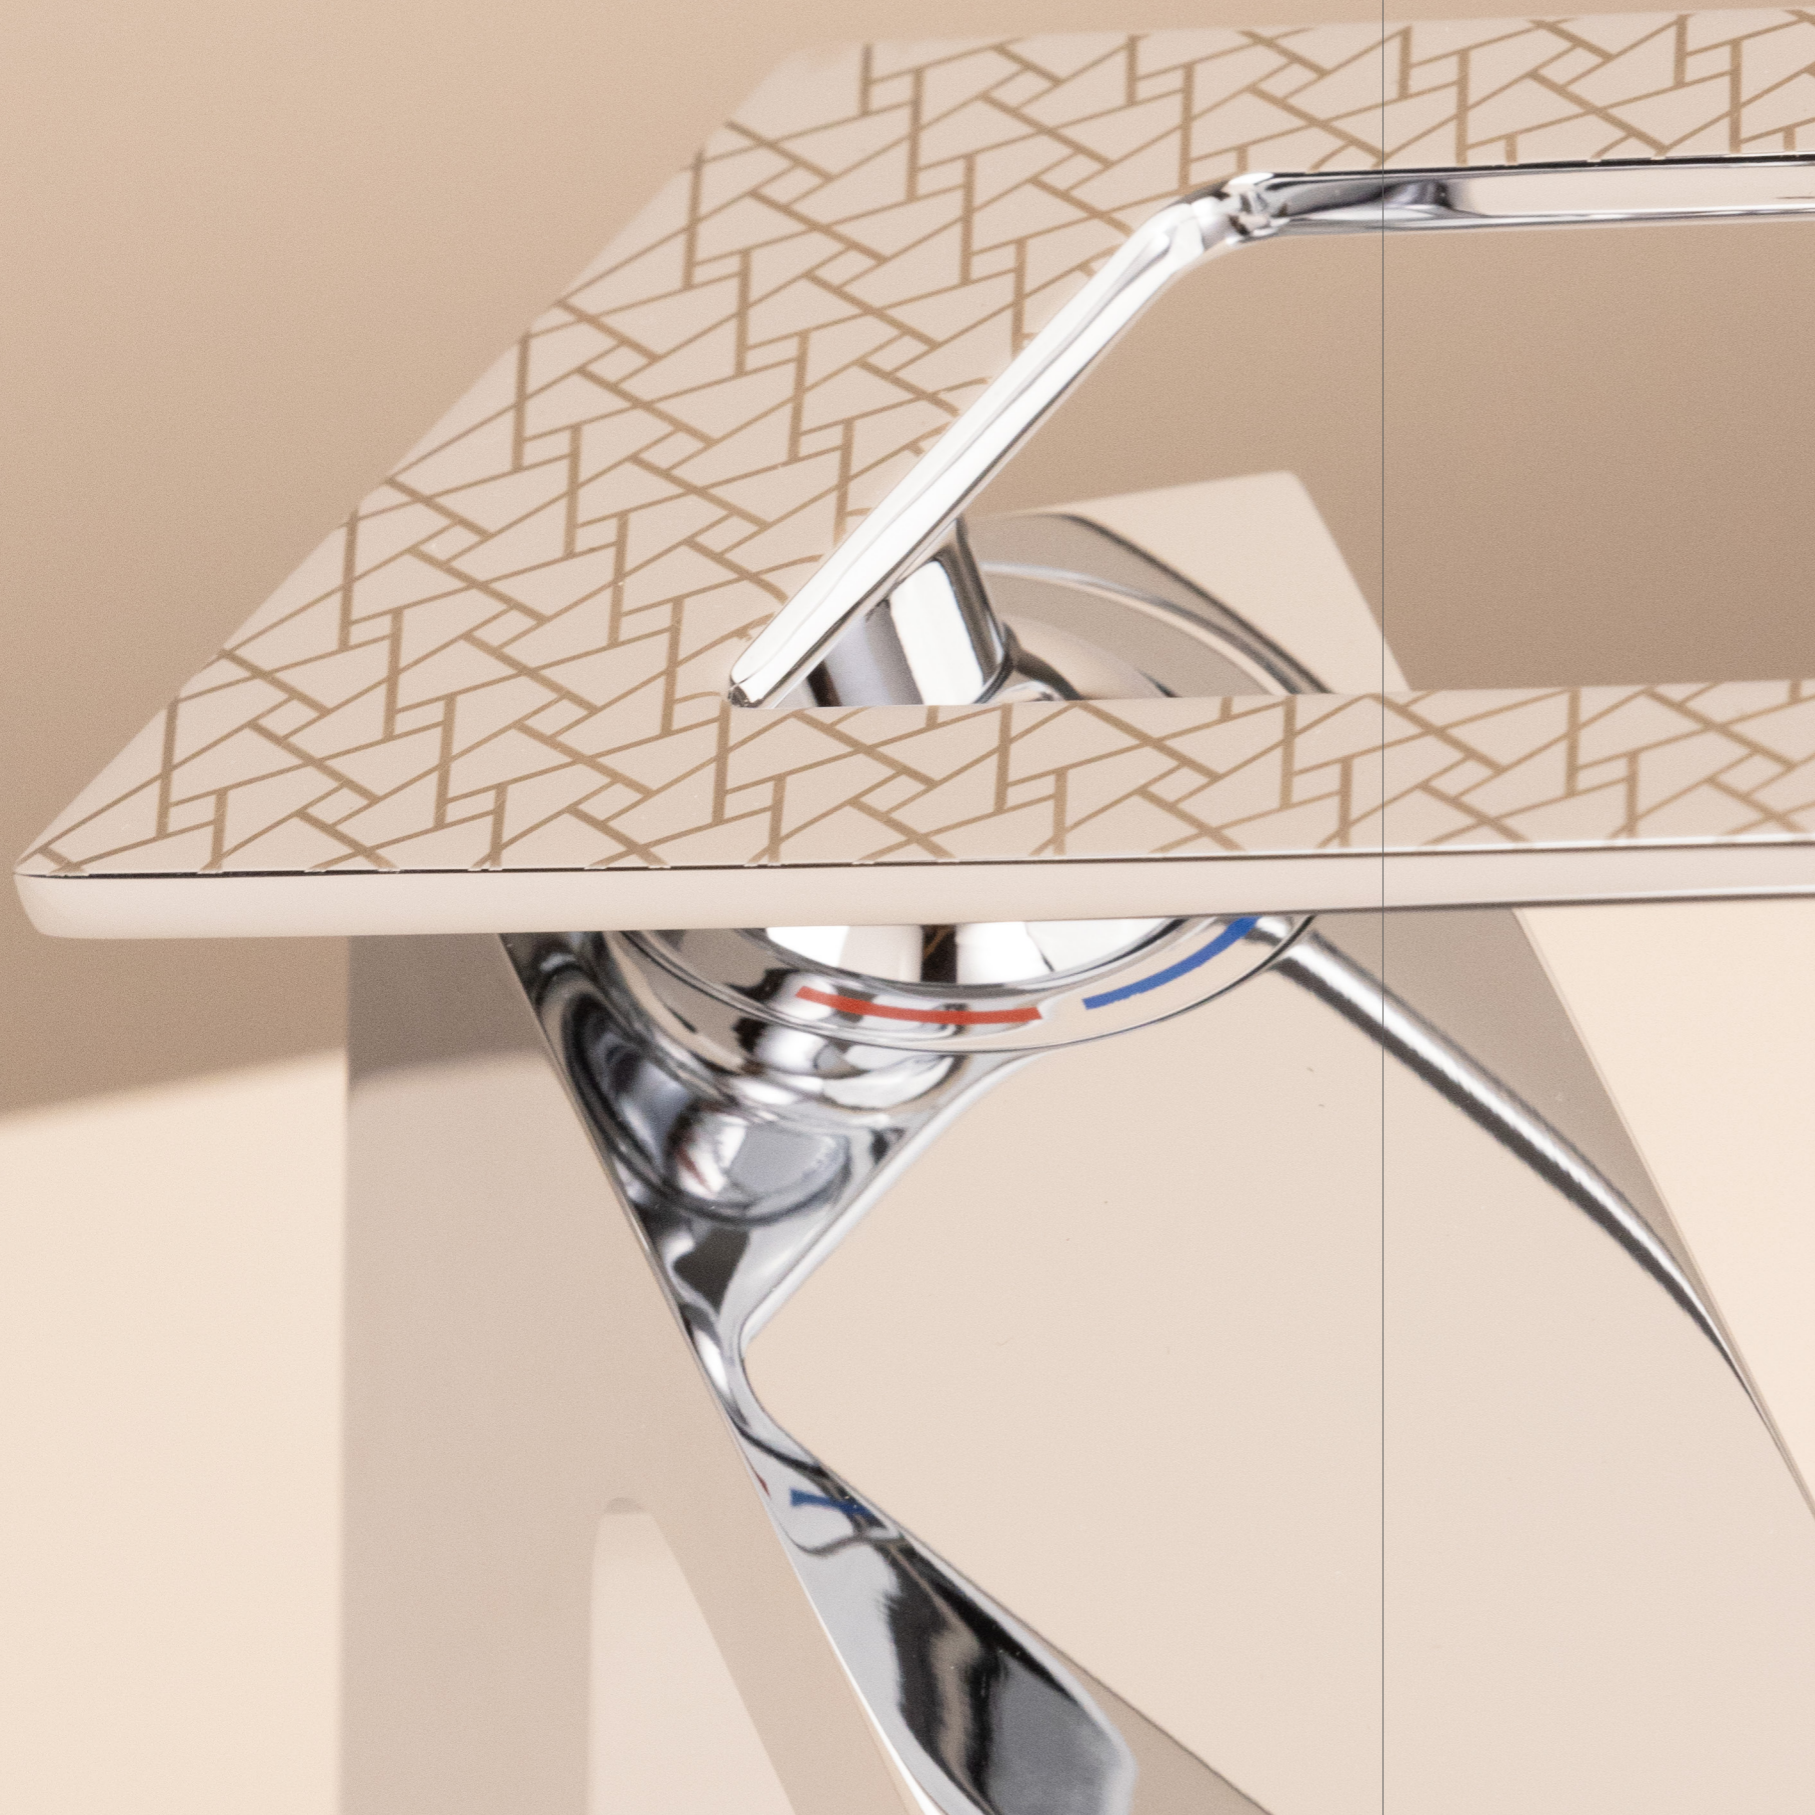

330910

TREDEX, Arabesque,
Single Lever Bidet Mixer
1/2 Flexible Hoses with Popup Waste
Chrome

330910-MB

TREDEX, Arabesque,
Single Lever Bidet Mixer
1/2 Flexible Hoses with Popup Waste
Matt Black

330910-SG

TREDEX, Arabesque,
Single Lever Bidet Mixer
1/2 Flexible Hoses with Popup Waste
Shiny Gold