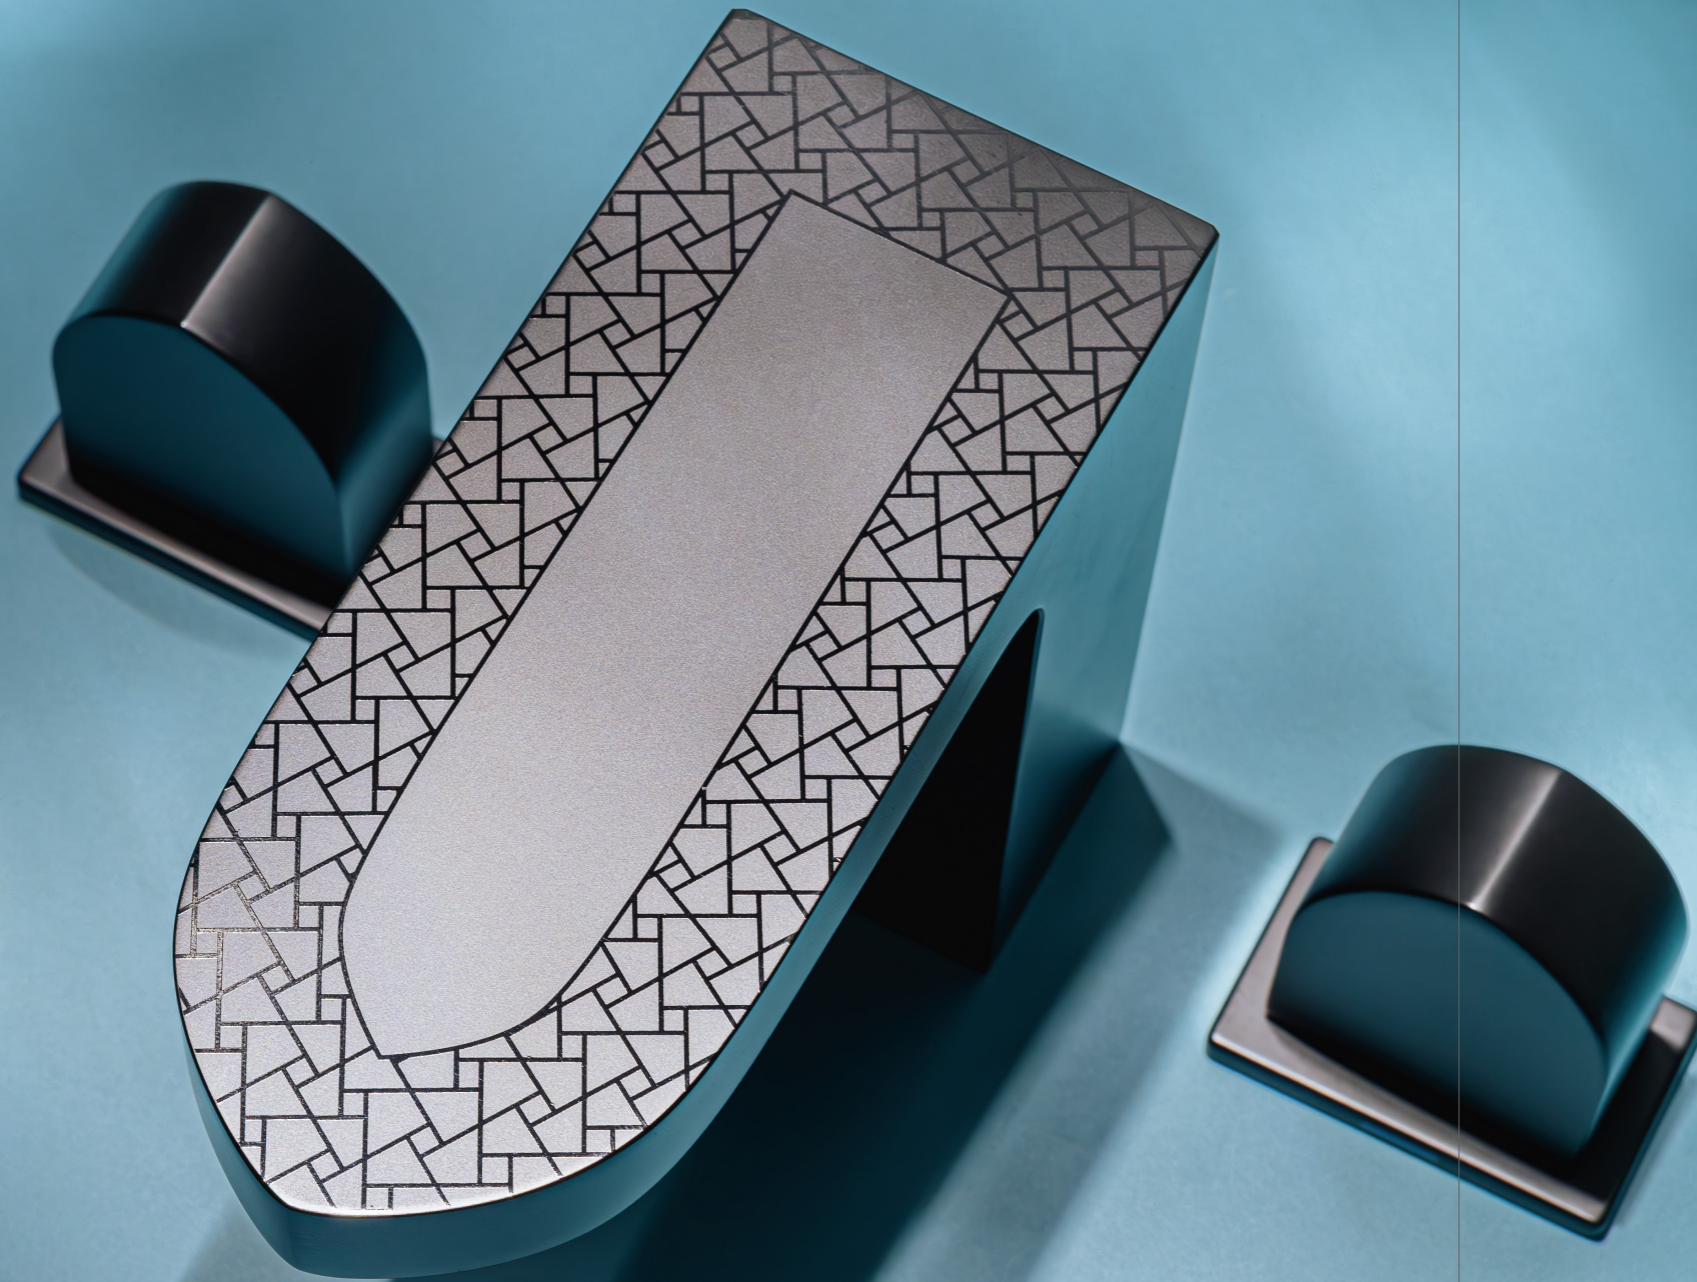

380910

TREDEX, Arabesque,
Three-hole Basin Mixer
Concealed Parts Included with Popup Waste
Chrome