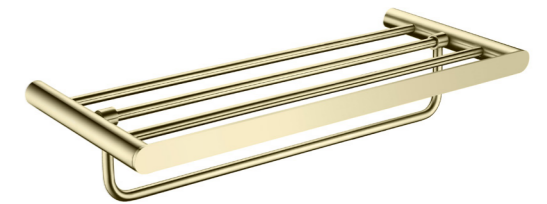

TREDEX, Universal,
Toilet Brush Holder (Round)
Matt Black

TRAC01004

TREDEX, Universal,
Toilet Paper Holder (Round)
Chrome

TRAC01005

TREDEX, Universal,
Robe Hook (Round)
Chrome

TRAC01006

TREDEX, Universal,
Towel Bar 60cm (Round)
Chrome

TRAC01007

TREDEX, Universal,
Towel Rack (Round)
Chrome

TRAC01004.SG

TREDEX, Universal,
Toilet Paper Holder (Round)
Champagne Glossy Gold

TRAC01005.SG

TREDEX, Universal,
Robe Hook (Round)
Champagne Glossy Gold

TRAC01006.SG

TREDEX, Universal,
Towel Bar 60cm (Round)
Champagne Glossy Gold

TRAC01007.SG

TREDEX, Universal,
Towel Rack (Round)
Champagne Glossy Gold

TRAC01004.MB

TREDEX, Universal,
Toilet Paper Holder (Round)
Matt Black