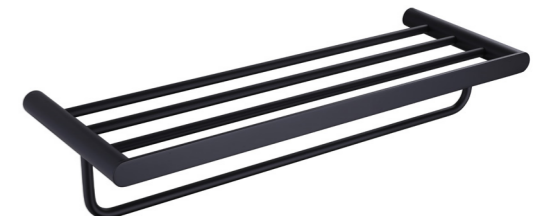

TRAC01007.MB

TREDEX, Universal,
Towel Rack (Round)
Matt Black