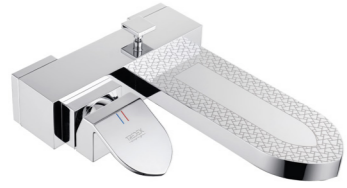

880910

TREDEX, Arabesque,
Single Lever Wall Mounted
Basin Mixer with Popup Waste
Chrome

880910-SG

TREDEX, Arabesque,
Single Lever Wall Mounted
Basin Mixer with Popup Waste
Shiny Gold

880910-MB

TREDEX, Arabesque,
Single Lever Wall Mounted
Basin Mixer with Popup Waste
Matt Black

881910

Tredex, Arabesque,
Two Handle Wall Mounted
Basin Mixer with Popup Waste
Chrome

881910-SG

TREDEX, Arabesque,
Two Handle Wall Mounted
Basin Mixer with Popup Waste
Shiny Gold

881910-MB

TREDEX, Arabesque,
Two Handle Wall Mounted
Basin Mixer with Popup Waste
Matt Black

670910

TREDEX, Arabesque,
Wall Mounted Single Lever
Wall Bath & Shower Mixer
Chrome

TRSP1910

TREDEX, Arabesque,
Bath Spout
Chrome

811910

TREDEX, Arabesque,
Concealed Single Lever Bath & Shower Mixer
with Diverter | Concealed Parts & Box Included
Chrome