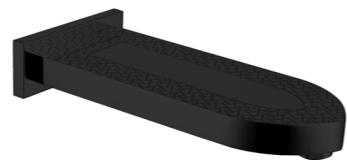

670910-MB

TREDEX, Arabesque,
Wall Mounted Single Lever
Wall Bath & Shower Mixer
Matt Black

TRSP1910-MB

TREDEX, Arabesque,
Bath Spout
Matt Black