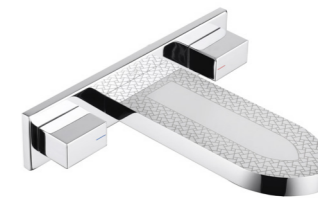

380910-SG

TREDEX, Arabesque,
Three-hole Basin Mixer
Concealed Parts Included with Popup Waste
Shiny Gold

380910-MB

TREDEX, Arabesque,
Three-hole Basin Mixer
Concealed Parts Included with Popup Waste
Matt Black

880910

TREDEX, Arabesque,
Single Lever Wall Mounted
Basin Mixer with Popup Waste
Chrome

880910-SG

TREDEX, Arabesque,
Single Lever Wall Mounted
Basin Mixer with Popup Waste
Shiny Gold

880910-MB

TREDEX, Arabesque,
Single Lever Wall Mounted
Basin Mixer with Popup Waste
Matt Black

881910

Tredex, Arabesque,
Two Handle Wall Mounted
Basin Mixer with Popup Waste
Chrome

881910-SG

TREDEX, Arabesque,
Two Handle Wall Mounted
Basin Mixer with Popup Waste
Shiny Gold

881910-MB

TREDEX, Arabesque,
Two Handle Wall Mounted
Basin Mixer with Popup Waste
Matt Black