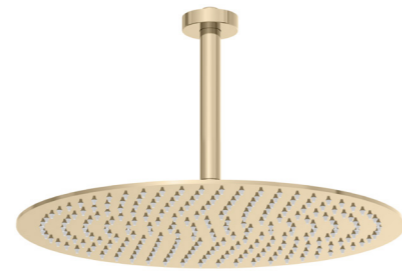

820910-MB

TREDEX, Arabesque,
Concealed Single Lever Shower Mixer
Concealed Parts & Box Included
Matt Black

TRR00910

TREDEX, 40cm Round Stainless Steel Shower Head and 40cm Wall Mounted Round Brass Shower Arm Chrome

TRR01910

TREDEX, 40cm Round Stainless Steel Shower Head and 30cm Ceiling Mounted Round Brass Shower Arm Chrome

TRS0910

TREDEX, Arabesque, 2 Options Hand-shower Set with 70cm Sliding Bar 304 SS 150cm Shower Hose Chrome

TRF0910

TREDEX, Round Brass Outlet Chrome

TRR00910.SG

TREDEX, 40cm Round Stainless Steel Shower Head and 40cm Wall Mounted Round Brass Shower Arm Shiny Gold

TRR01910.SG

TREDEX, 40cm Round Stainless Steel Shower Head and 30cm Ceiling Mounted Round Brass Shower Arm Shiny Gold

TRS0910.SG

TREDEX, Arabesque, 2 Options Hand-shower Set with 70cm Sliding Bar 304 SS 150cm Shower Hose Shiny Gold

TRF0910.SG

TREDEX, Round Brass Outlet Shiny Gold

TRR00910.MB

TREDEX, 40cm Round Stainless Steel Shower Head and 40cm Wall Mounted Round Brass Shower Arm Matt Black