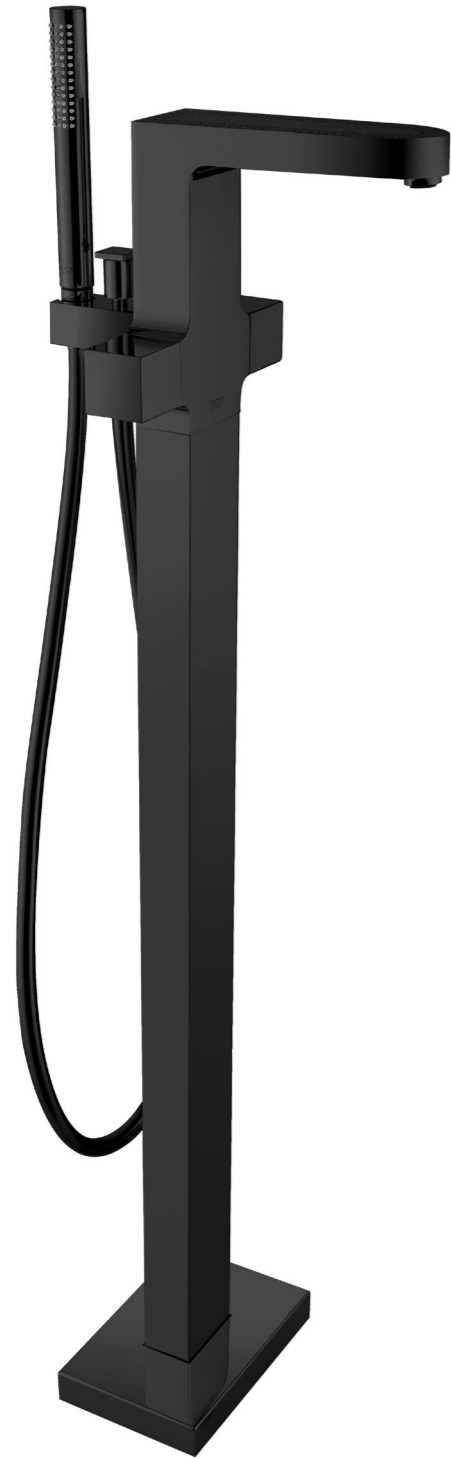

TRR01910.MB

TREDEX, 40cm Round Stainless Steel Shower Head and 30cm Ceiling Mounted Round Brass Shower Arm Matt Black

TRS0910.MB

TREDEX, Arabesque, 2 Options Hand-shower Set with 70cm Sliding Bar 304 SS 150cm Shower Hose Matt Black

TRF0910.MB

TREDEX, Round Brass Outlet Matt Black

680910

TREDEX, Arabesque,
Freestand Bath Mixer with Hanshower
with Filler Base
Chrome

680910-SG

TREDEX, Arabesque,
Freestand Bath Mixer with Hanshower
with Filler Base
Shiny Gold

680910-MB

TREDEX, Arabesque,
Freestand Bath Mixer with Hanshower
with Filler Base
Matt Black

330910

TREDEX, Arabesque,
Single Lever Bidet Mixer
1/2 Flexible Hoses with Popup Waste
Chrome

330910-MB

TREDEX, Arabesque,
Single Lever Bidet Mixer
1/2 Flexible Hoses with Popup Waste
Matt Black

330910-SG

TREDEX, Arabesque,
Single Lever Bidet Mixer
1/2 Flexible Hoses with Popup Waste
Shiny Gold

TRAC01002

TREDEX, Universal,
Tumbler Holder (Round)
Chrome

TRAC01008

TREDEX, Universal
Soap Dish Holder (Round)
Chrome