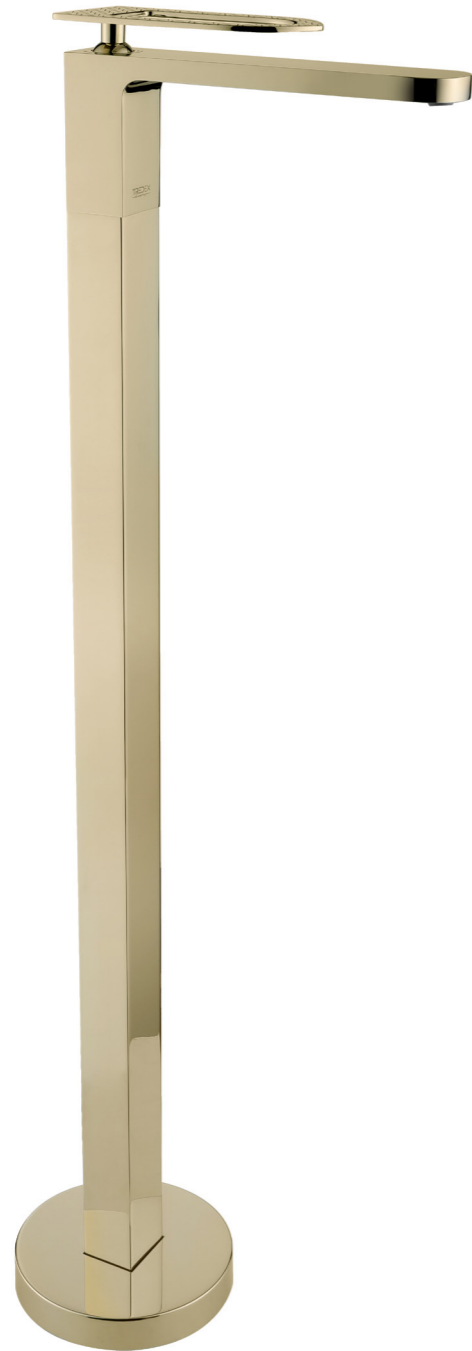

PERMASHINE
Shiny chrome finishing gives a durable brilliant finish

SUPER SIZE
The spouts can swivel for convenience and better water usage

EX-STEEL
Faucets are produced from solid-grade 304 stainless steel

130910-MB

Single lever Basin Mixer
1/2 Flexible Hoses with Popup Waste Matt
Black

310910

High Single Lever Basin Mixer
1/2 Flexible Hoses with Popup Waste
Chrome

310910-SG

High Single Lever Basin Mixer
1/2 Flexible Hoses with Popup Waste
Polished Soft Gold

310910-MB

High Single Lever Basin Mixer
1/2 Flexible Hoses with Popup Waste
Matt Black

310910.1

Freestanding Basin Mixer with Pop-up Waste
with Filler Base
Chrome

310910.1-SG

Freestanding Basin Mixer with Popup Waste
with Filler Base
Polished Soft Gold

310910.1-MB

Freestanding Basin Mixer with Popup Waste
with Filler Base
Matt Black

380910

Three-hole Basin Mixer
Concealed Parts Included with Popup Waste
Chrome

380910-SG

Three-hole Basin Mixer
Concealed Parts Included with Popup Waste
Polished Soft Gold