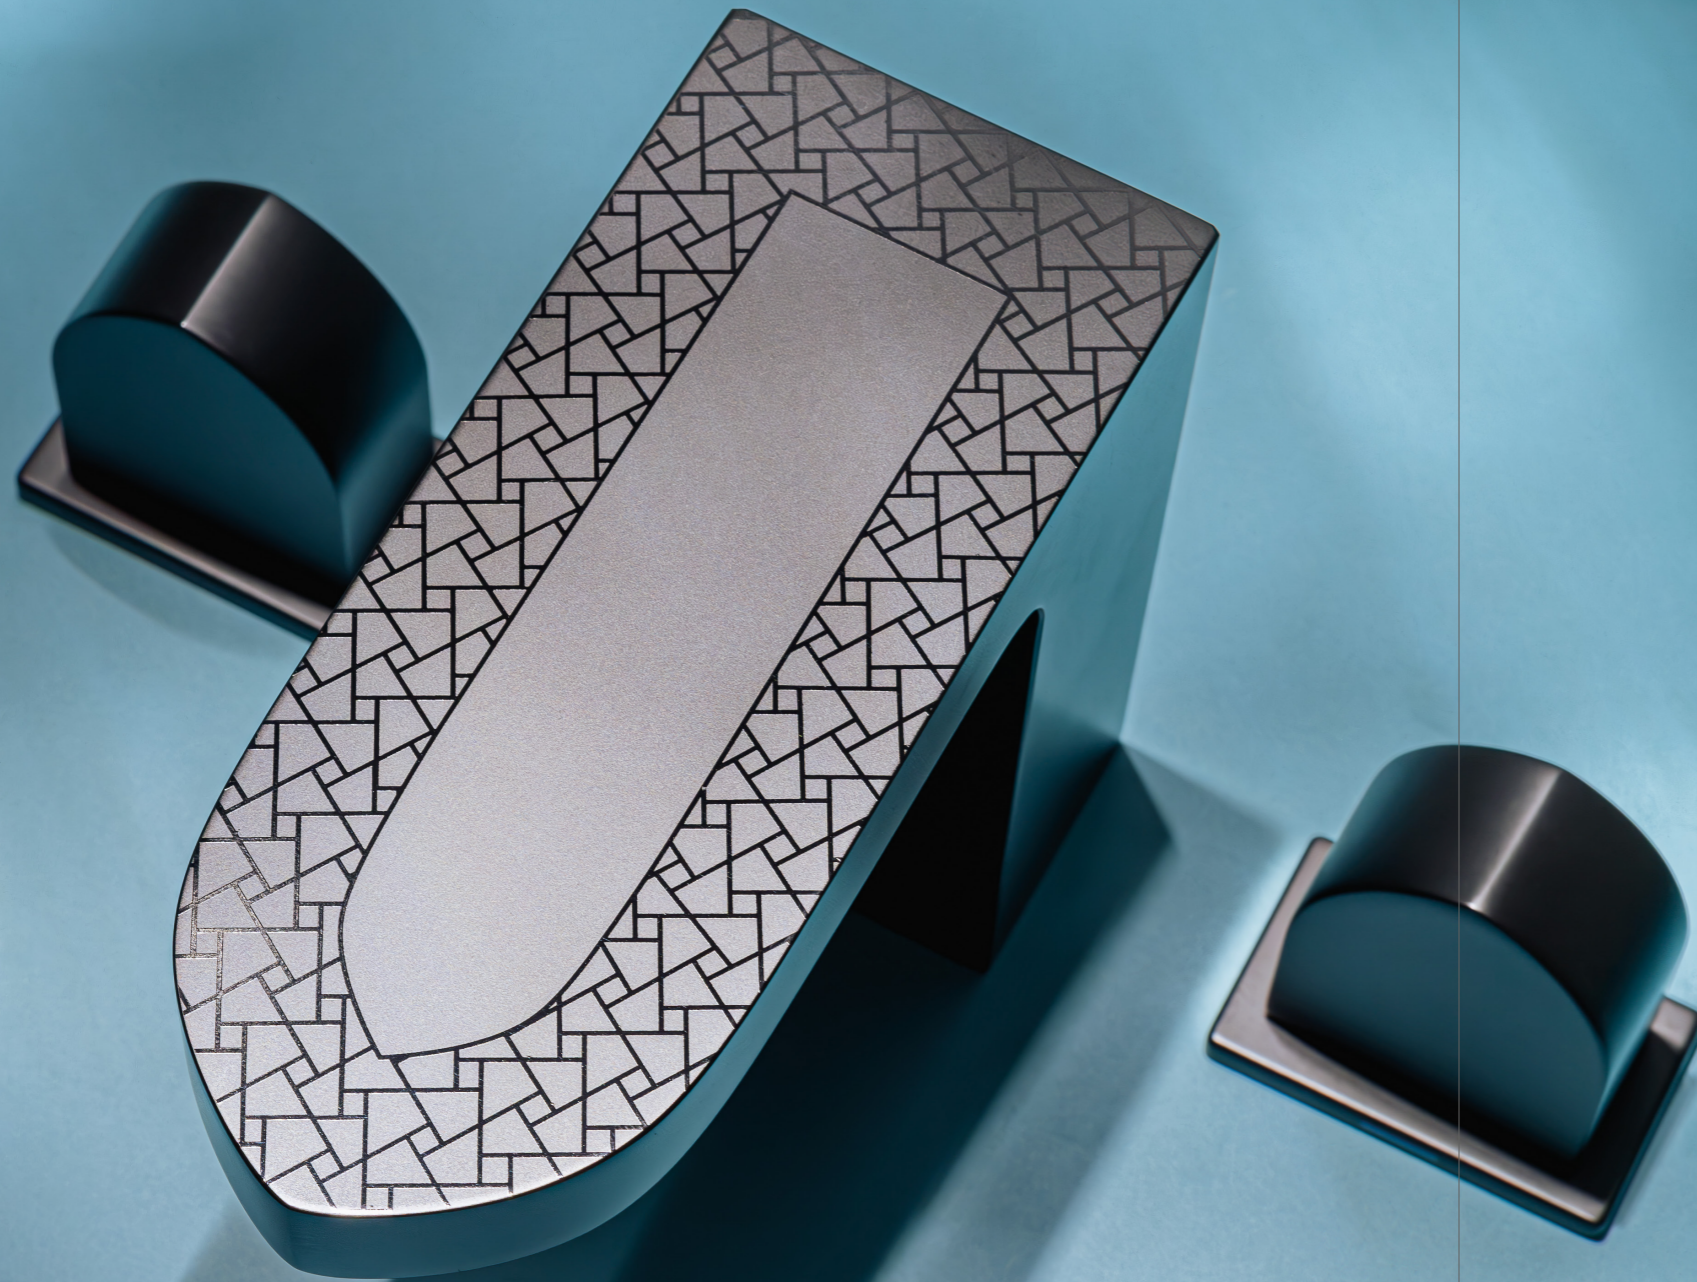

380910

Three-hole Basin Mixer
Concealed Parts Included with Popup Waste
Chrome