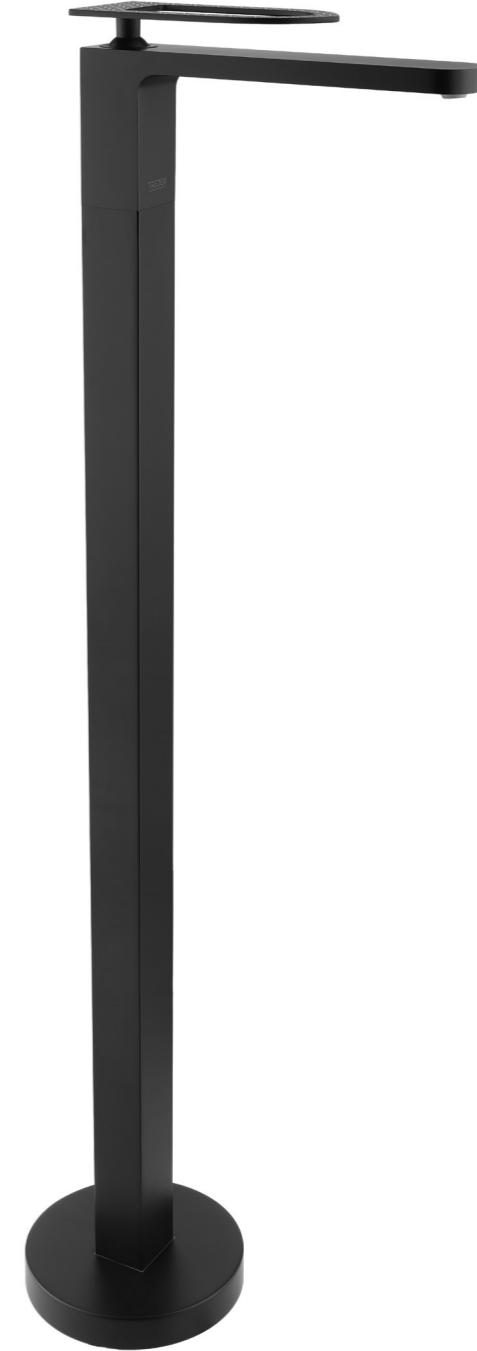

PERMASHINE
Shiny chrome finishing gives a durable brilliant finish

SUPER SIZE
The spouts can swivel for convenience and better water usage

EX-STEEL
Faucets are produced from solid-grade 304 stainless steel

310910-MB

High Single Lever Basin Mixer
1/2 Flexible Hoses with Popup Waste
Matt Black

310910.1

Freestanding Basin Mixer with Pop-up Waste
with Filler Base
Chrome

310910.1-SG

Freestanding Basin Mixer with Popup Waste
with Filler Base
Polished Soft Gold

310910.1-MB

Freestanding Basin Mixer with Popup Waste
with Filler Base
Matt Black

380910

Three-hole Basin Mixer
Concealed Parts Included with Popup Waste
Chrome

380910-SG

Three-hole Basin Mixer
Concealed Parts Included with Popup Waste
Polished Soft Gold