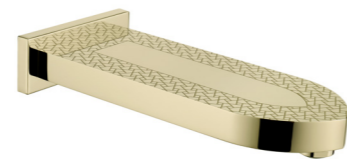

670910-SG

Wall Mounted Single Lever
Wall Bath & Shower Mixer
Polished Soft Gold