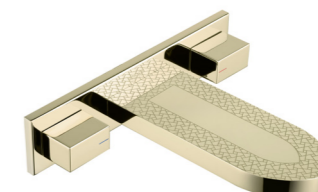

880910-MB

Single Lever Wall Mounted
Basin Mixer with Popup Waste
Matt Black

881910

Two Handle Wall Mounted
Basin Mixer with Popup Waste
Chrome

881910-SG

Two Handle Wall Mounted
Basin Mixer with Popup Waste
Polished Soft Gold