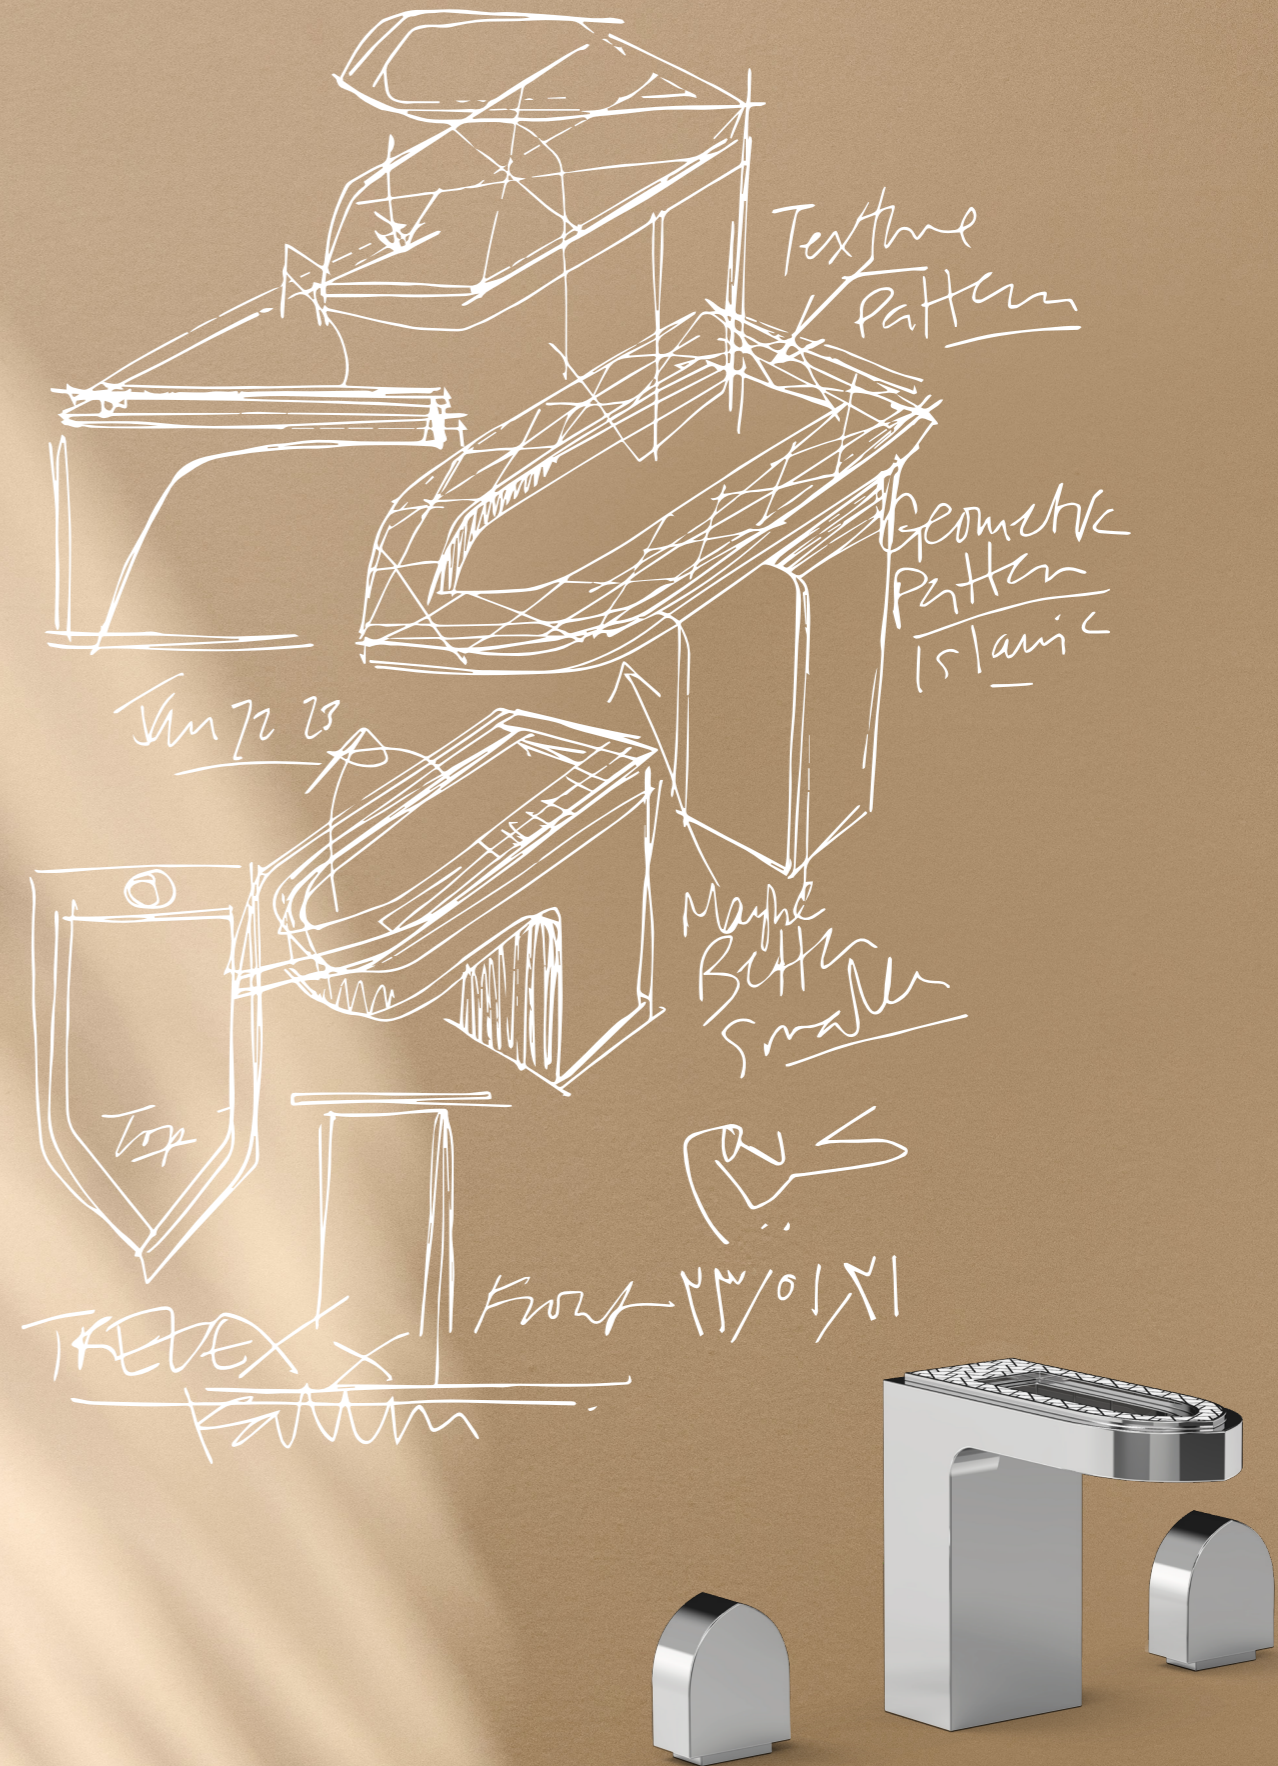

MEET KARIM

With over 4000 designs, 400 awards, and global acclaim, Karim Rashid's innovative spirit shines through in this collection, making it a standout in modern sanitaryware. The Arabesque collection draws from traditional Arabic window patterns, creating mesmerizing shadow play with sunlight, combined with nature's organic shapes for a calming aesthetic.

"The bathroom has become the sacral spiritual refuge for mental health, especially in hotels, homes, and spas. We are moving towards better-designed bathrooms and more contemporary aesthetics which meet our needs for rejuvenation, privacy, relaxation, and getting away from the world. It is a time to slow down and enjoy being in the moment, to reengage your senses and get back in touch with your body - your temple in this life.

With that intention, I designed the Arabesque collection for TREDEX. Digitally derived Arabesque lines, infinite geometric patterns, and nature transformed into ornamentation are all integral to the collection."

Karim