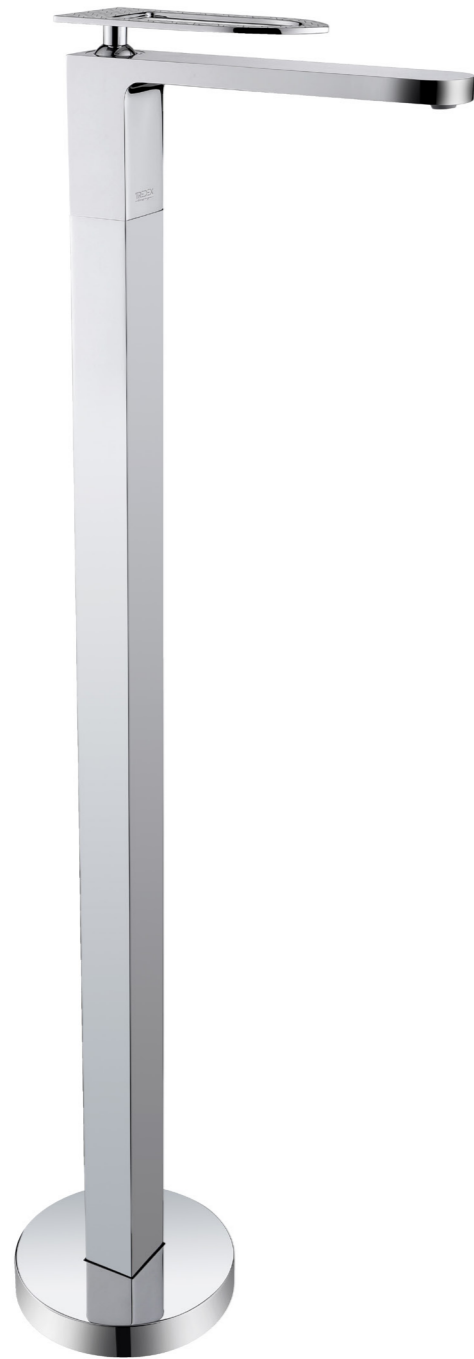

PERMASHINE
Shiny chrome finishing gives a durable brilliant finish

SUPER SIZE
The spouts can swivel for convenience and better water usage

EX-STEEL
Faucets are produced from solid-grade 304 stainless steel

PERMAFINISH
PVD brilliant and long-lasting finish

RAIN

EX-BRASS
Minimal lead content provides better health protection compared to standard brass

UNIVERSAL HEIGHT
Ample space between spout and basin to give you greater freedom of movement

130910-MB

Single lever Basin Mixer
1/2 Flexible Hoses with Popup Waste Matt
Black

310910

High Single Lever Basin Mixer
1/2 Flexible Hoses with Popup Waste
Chrome

310910-SG

High Single Lever Basin Mixer
1/2 Flexible Hoses with Popup Waste
Polished Soft Gold

310910-MB

High Single Lever Basin Mixer
1/2 Flexible Hoses with Popup Waste
Matt Black

310910.1

Freestanding Basin Mixer with Pop-up Waste
with Filler Base
Chrome

310910.1-SG

Freestanding Basin Mixer with Popup Waste
with Filler Base
Polished Soft Gold