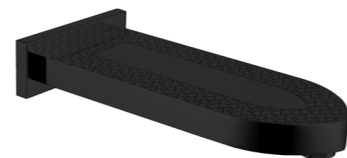

670910-MB

Wall Mounted Single Lever
Wall Bath & Shower Mixer
Matt Black