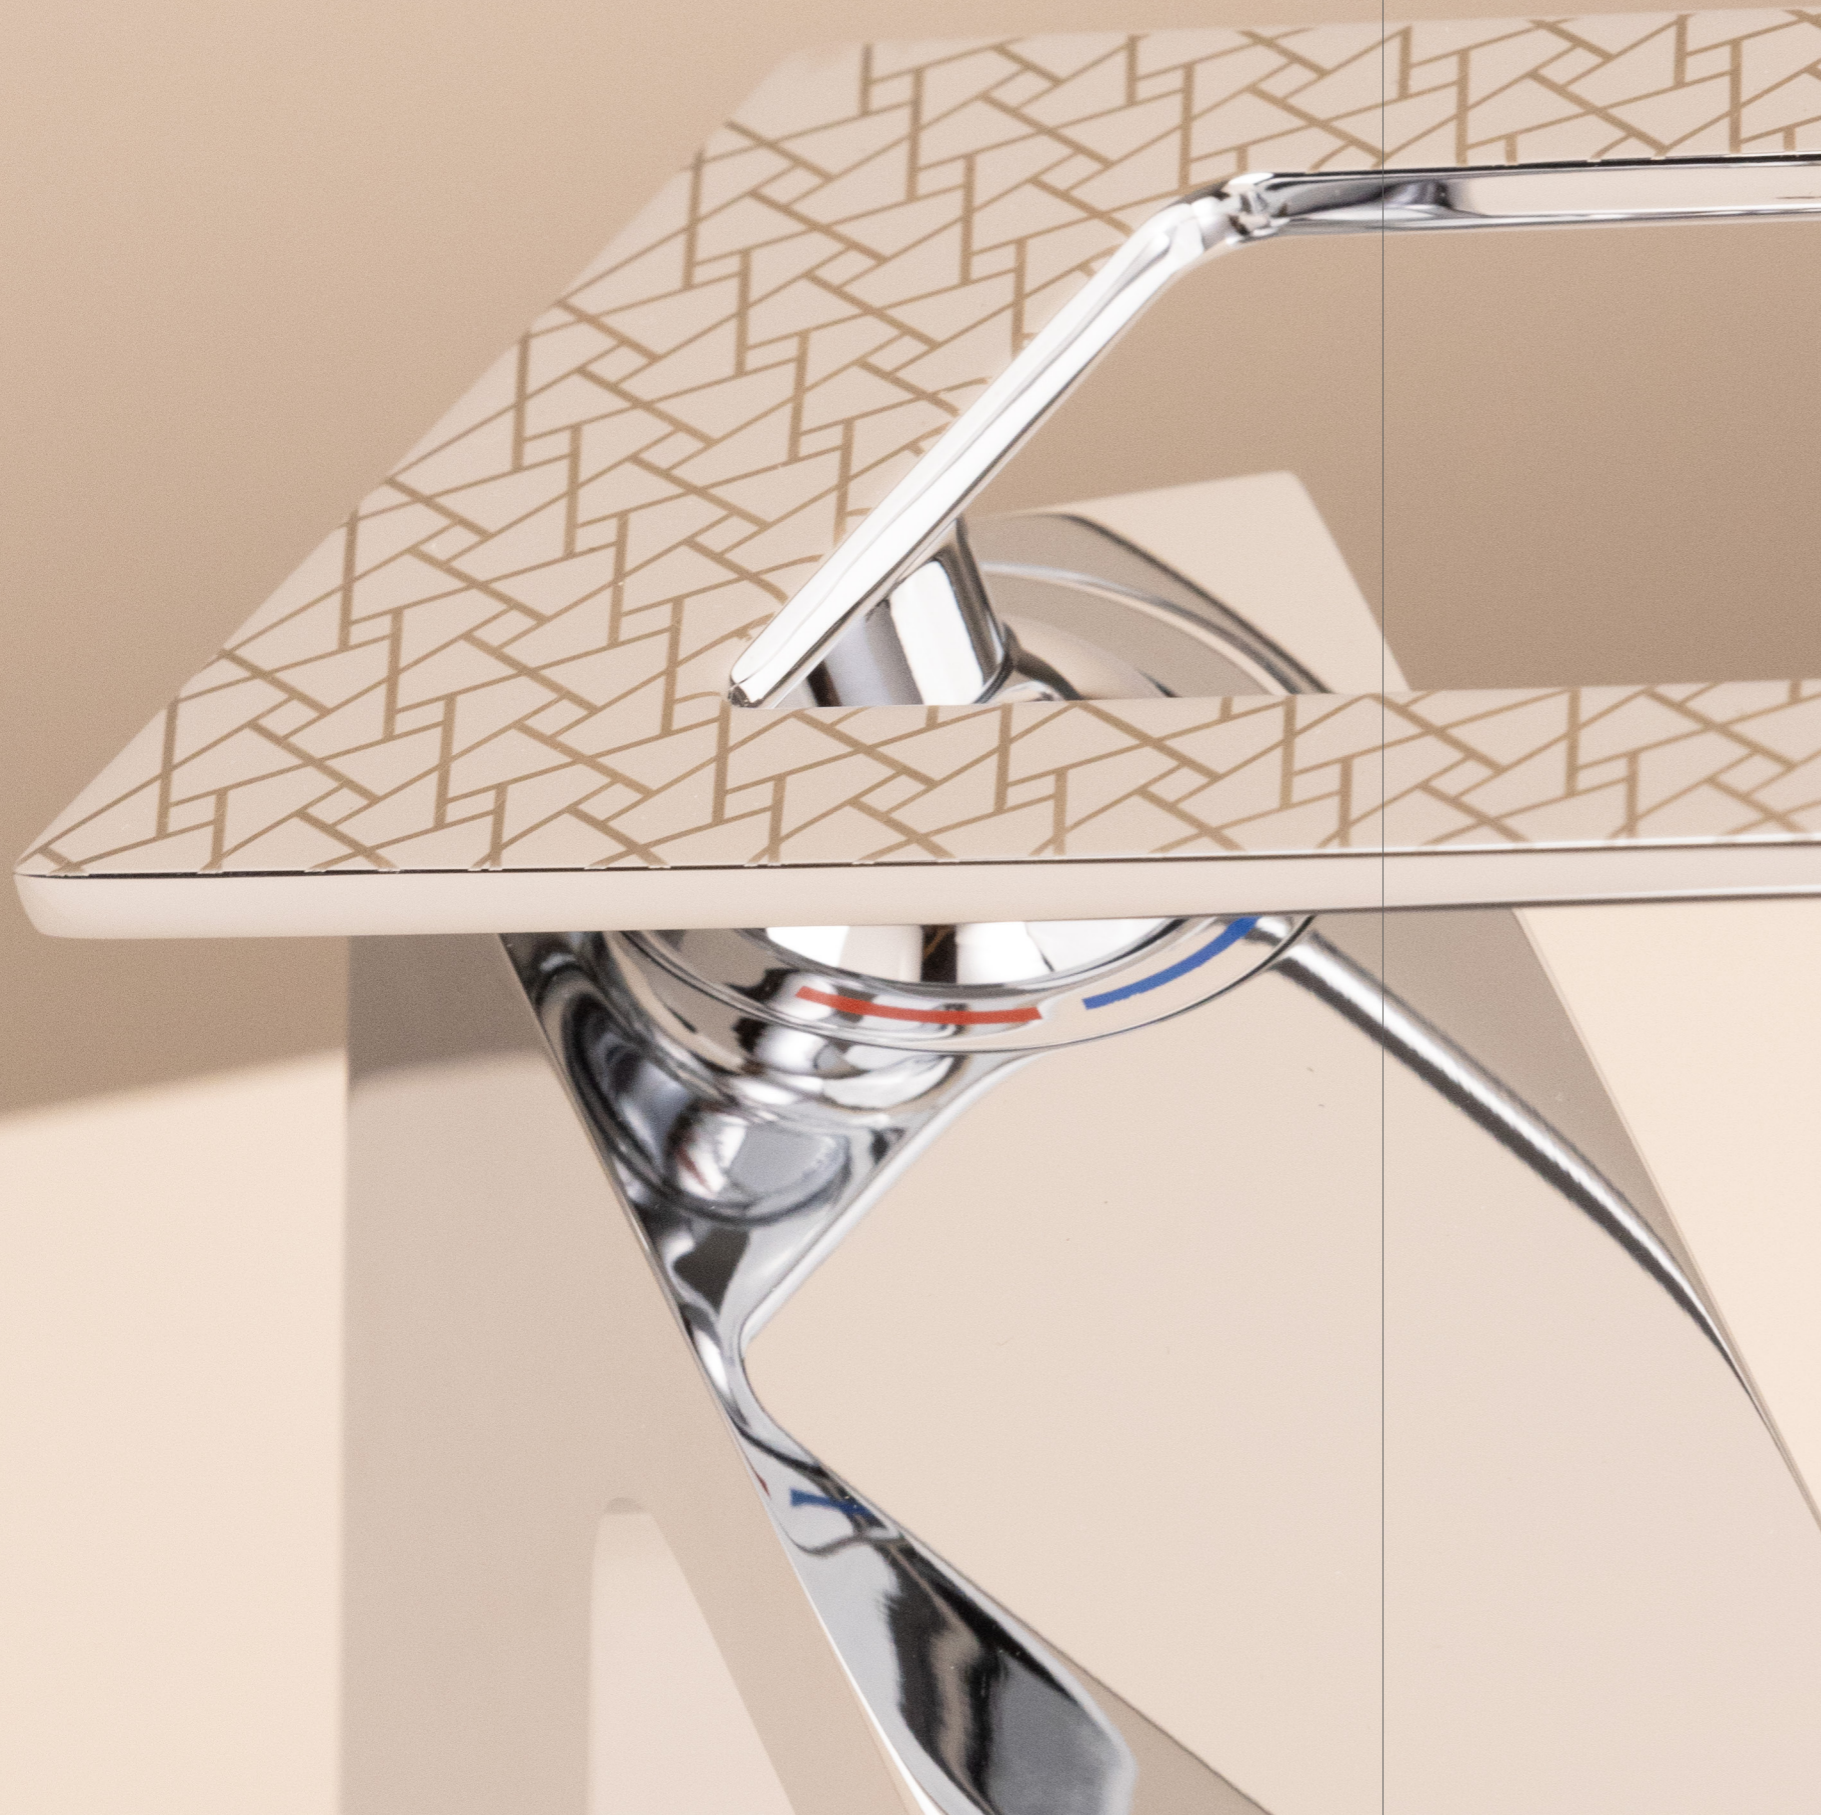

TRF0910.SG

Round Brass Outlet
Polished Soft Gold

TRR00910.MB

40cm Round Stainless Steel Shower Head
and 40cm Wall Mounted Round Brass Shower Arm
Matt Black

TRR01910.MB

40cm Round Stainless Steel Shower Head
And 30cm Ceiling Mounted Round Brass Shower Arm
Matt Black

TRS0910.MB

2 Options Hand-shower Set with 70cm Sliding Bar
304 SS 150cm Shower Hose
Matt Black

TRF0910.MB

Round Brass Outlet
Matt Black

680910

Freestanding Bath Mixer with Handshower
with Filler Base
Chrome

680910-SG

Freestanding Bath Mixer with Handshower
with Filler Base
Polished Soft Gold

680910-MB

Freestanding Bath Mixer with Handshower
with Filler Base
Matt Black

330910

Single Lever Bidet Mixer
1/2 Flexible Hoses with Popup Waste
Chrome