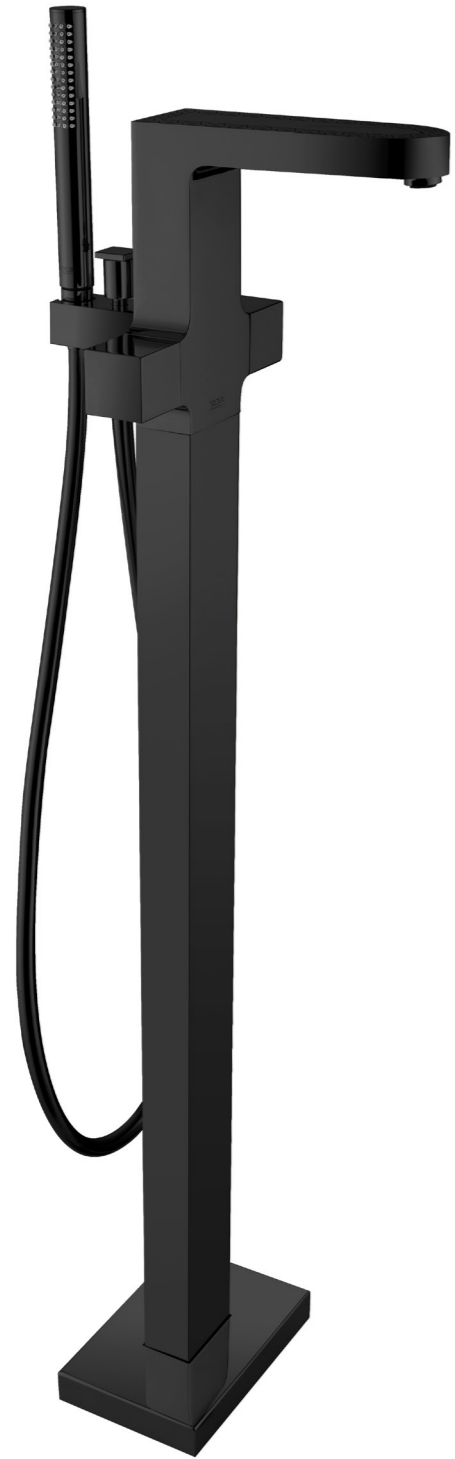

TRF0910.SG

Round Brass Outlet
Polished Soft Gold

TRR00910.MB

40cm Round Stainless Steel Shower Head
and 40cm Wall Mounted Round Brass Shower Arm
Matt Black

TRR01910.MB

40cm Round Stainless Steel Shower Head
And 30cm Ceiling Mounted Round Brass Shower Arm
Matt Black

TRS0910.MB

2 Options Hand-shower Set with 70cm Sliding Bar
304 SS 150cm Shower Hose
Matt Black

TRF0910.MB

Round Brass Outlet
Matt Black

680910

Freestanding Bath Mixer with Handshower
with Filler Base
Chrome

680910-SG

Freestanding Bath Mixer with Handshower
with Filler Base
Polished Soft Gold

680910-MB

Freestanding Bath Mixer with Handshower
with Filler Base
Matt Black

330910

Single Lever Bidet Mixer
1/2 Flexible Hoses with Popup Waste
Chrome

330910-SG

Single Lever Bidet Mixer
1/2 Flexible Hoses with Popup Waste
Polished Soft Gold

330910-MB

Single Lever Bidet Mixer
1/2 Flexible Hoses with Popup Waste
Matt Black

TREDEX
designa

X

farm